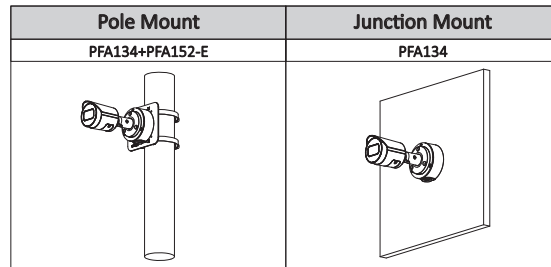

Environment

Operating Conditions	-40°C to +60°C (-40°F to +140°F)/less than ≤ 95% RH
Storage Temperature	-40°C to +60°C (-40°F to +140°F)
Protection Grade	IP67

Structure

Casing	metal
Dimensions	166.2 mm × Φ70 mm (6.5" × Φ2.8")
Net Weight	0.473 kg (1.0 lb)
Gross Weight	0.574 kg (1.3 lb)

Accessories

Optional:

Dimensions (mm[inch])