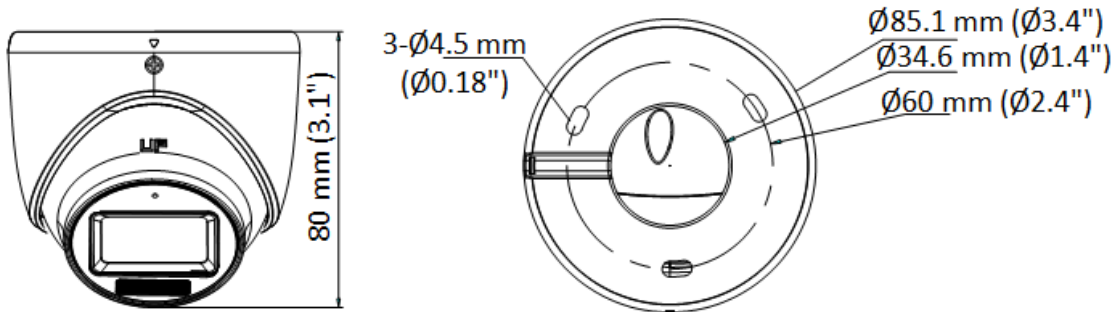

DS-2CE76K0T-LMFS

3K Dual-Light Audio Fixed Turret Camera

- High quality imaging with 3K, 2960 × 1665 resolution
- 2.8 mm and 3.6 mm fixed focal lens
- Up to 30 m IR distance for bright night imaging
- Up to 20 m white light distance for bright night imaging
- One port for four switchable signals (TVI/AHD/CVI/CVBS)
- Water and dust resistant (IP67)

▪ Specification

Camera	
Image Sensor	3K CMOS
Max. Resolution	2960 (H) × 1665 (V)
Min. Illumination	0.01 Lux @ (F1.2, AGC ON), 0 Lux with IR
Shutter Time	PAL: 1/25 s to 1/50, 000 s; NTSC: 1/30 s to 1/50, 000 s
Day & Night	ICR
Angle Adjustment	Pan: 0 to 360°, Tilt: 0 to 75°, Rotation: 0 to 360°
Signal System	PAL/NTSC
Lens	
Lens Type	2.8 mm and 3.6 mm fixed focal lens
Focal Length & FOV	2.8 mm, horizontal FOV: 107°, vertical FOV: 64°, diagonal FOV: 129° 3.6 mm, horizontal FOV: 83°, vertical FOV: 48°, diagonal FOV: 102°
Lens Mount	M12
Illuminator	
Supplement Light Type	White Light, IR
Supplement Light Range	IR : Up to 30 m White Light : Up to 20 m
Image	
Image Settings	Brightness, Sharpness, Smart IR
Frame Rate	TVI: 3K@20 fps, 4 MP@25 fps/30 fps, 1080p@25 fps/30 fps AHD: 5 MP@20 fps, 4 MP@25 fps/30 fps CVI: 4 MP@25 fps/30 fps CVBS: PAL/NTSC
Day/Night Mode	IR/White Light
Wide Dynamic Range (WDR)	Digital WDR
Image Enhancement	Yes
White Balance	Auto/Manual
AGC	Yes
Interface	
Video Output	Switchable TVI/AHD/CVI/CVBS
General	
Material	Metal
Dimension	80 mm × Ø85.1 mm (3.1" × Ø3.4")
Weight	Approx. 300 g (0.66 lb.)
Operating Condition	-40 °C to 60 °C (-40 °F to 140 °F), humidity: 90% or less (non-condensation)
Communication	HIKVISION-C
Language	English
Power Supply	12 VDC ± 25% <i>*You are recommended to use one power adapter to supply the power for one camera.</i>
Consumption	Max. 2.9 W
Approval	
Protection	IP67

▪ **Available Model**

DS-2CE76K0T-LMFS

▪ **Dimension**

▪ **Accessory**

▪ **Optional**

DS-1275ZJ-SUS Vertical Pole Mount	DS-1272ZJ-110-TRS Wall mount	DS-1280ZJ-XS Junction box	DS-1276ZJ-SUS Corner Mount
			
			